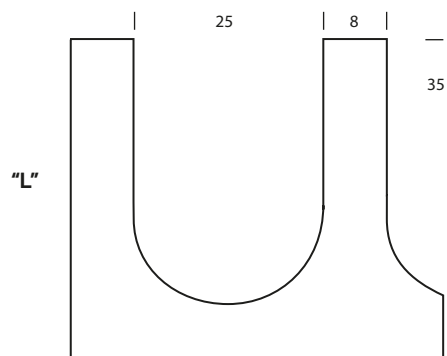

AVAILABLE NOTCHES FOR TILING TROWELS