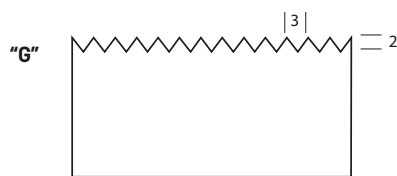

AVAILABLE NOTCHES FOR TILING TROWELS

Specific
for EIFS