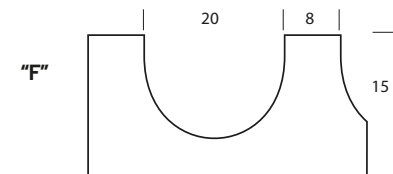

AVAILABLE NOTCHES FOR TILING TROWELS

Specific
for EIFS