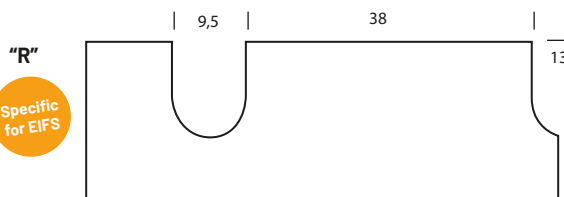

Specific
for EIFS

MORE NOTCHES
ON THE FOLLOWING PAGE